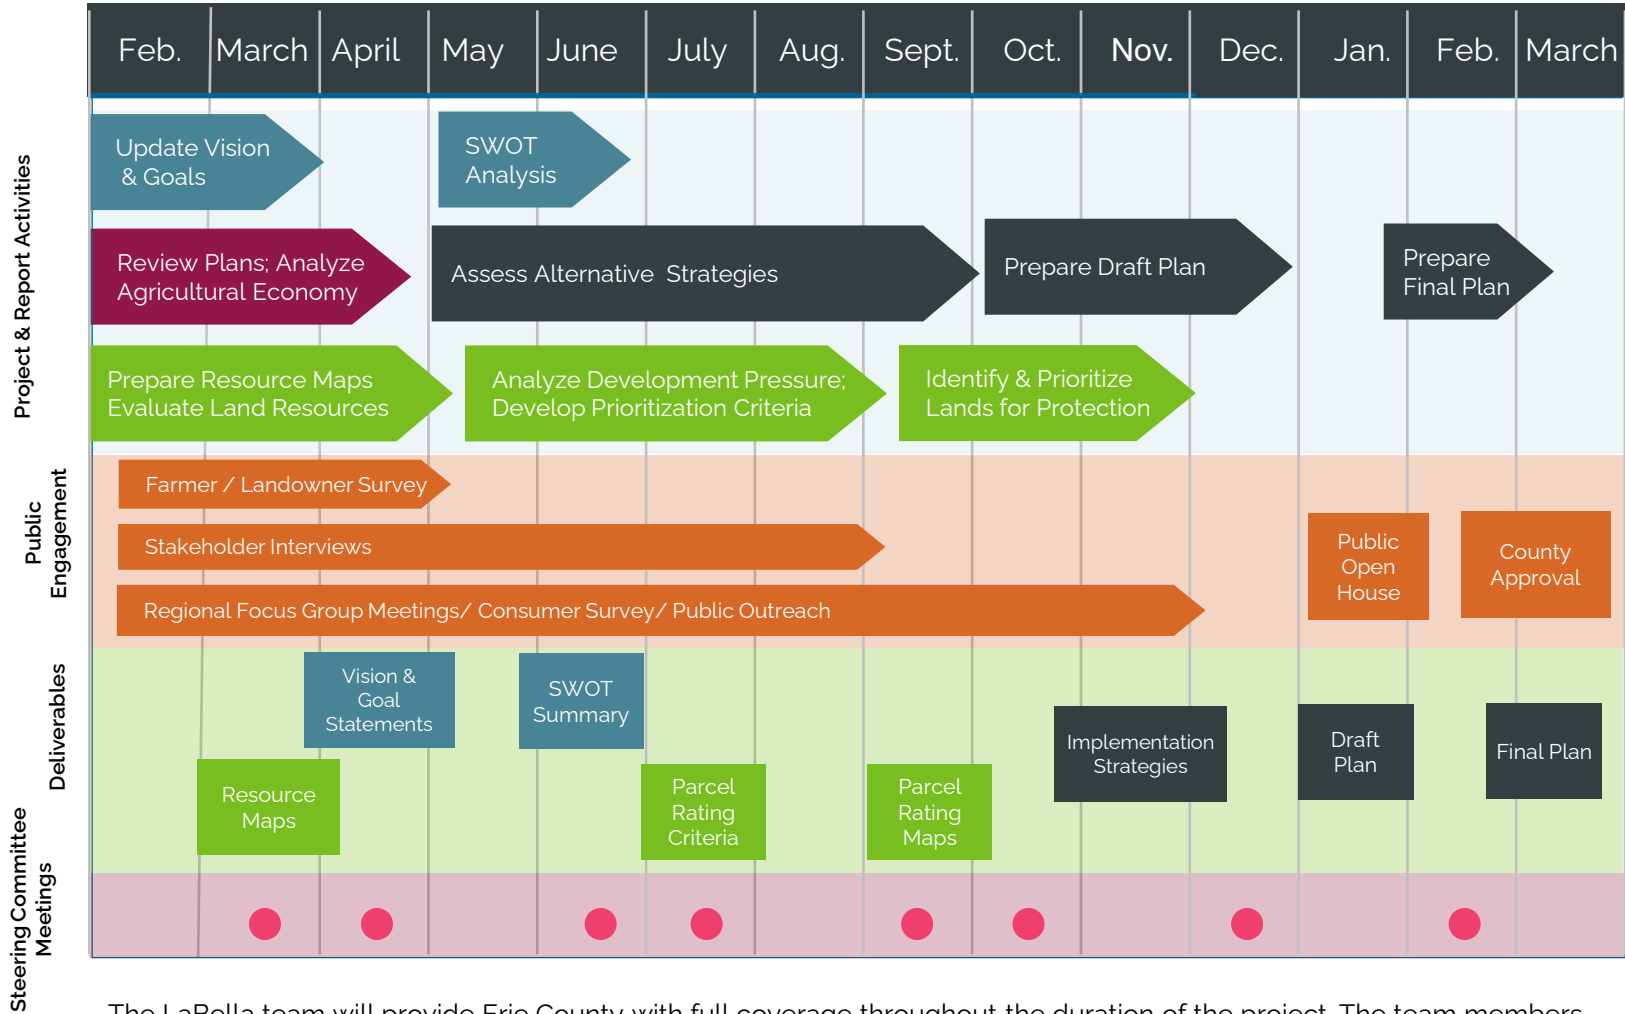

SCHEDULE

Erie County Agricultural and Farmland Protection Plan Update

The LaBella team will provide Erie County with full coverage throughout the duration of the project. The team members all have capacity to complete the project, attend meetings and provide a high level of communication during the project.