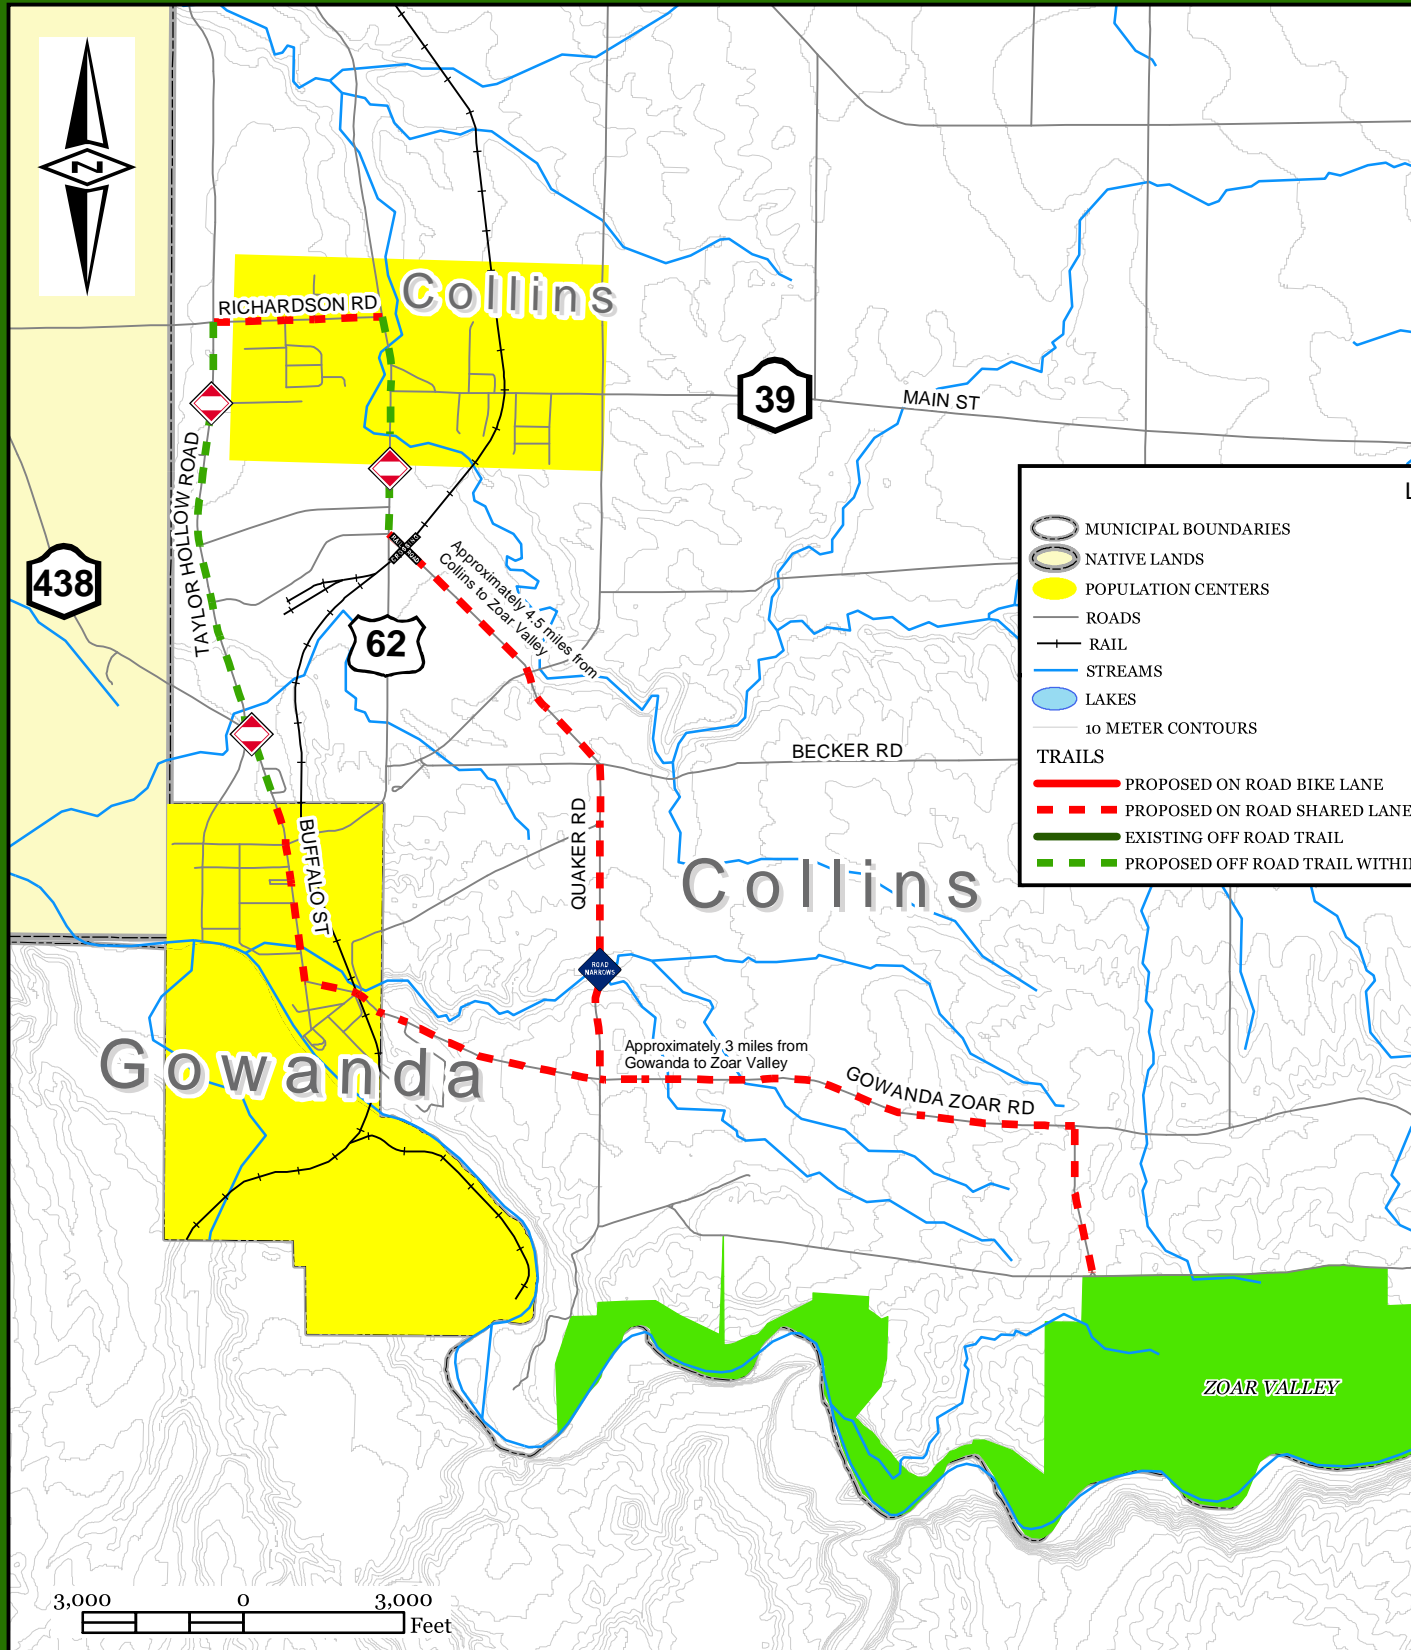

# Erie County Parks System

## Recreational Trails - Gowanda/Collins Area

Figure 4-7

## Recreational Trails - Evans/Brant Area

**Legend**

	MUNICIPAL BOUNDARIES		COUNTY PARK/FOREST
	NATIVE LANDS		NEW YORK STATE PARK
	POPULATION CENTERS		MUNICIPAL PARK
	ROADS		DIFFICULT HILL
	RAIL		HIGH SPEED & TRAFFIC VOLUME
	STREAMS		NARROW SHOULDER
	LAKES		RR CROSSING
	10 METER CONTOURS		
<b>TRAILS</b>			
	PROPOSED ON ROAD BIKE LANE		
	PROPOSED ON ROAD SHARED LANE		
	EXISTING OFF ROAD TRAIL		
	PROPOSED OFF ROAD TRAIL WITHIN ROAD R.O.W.		