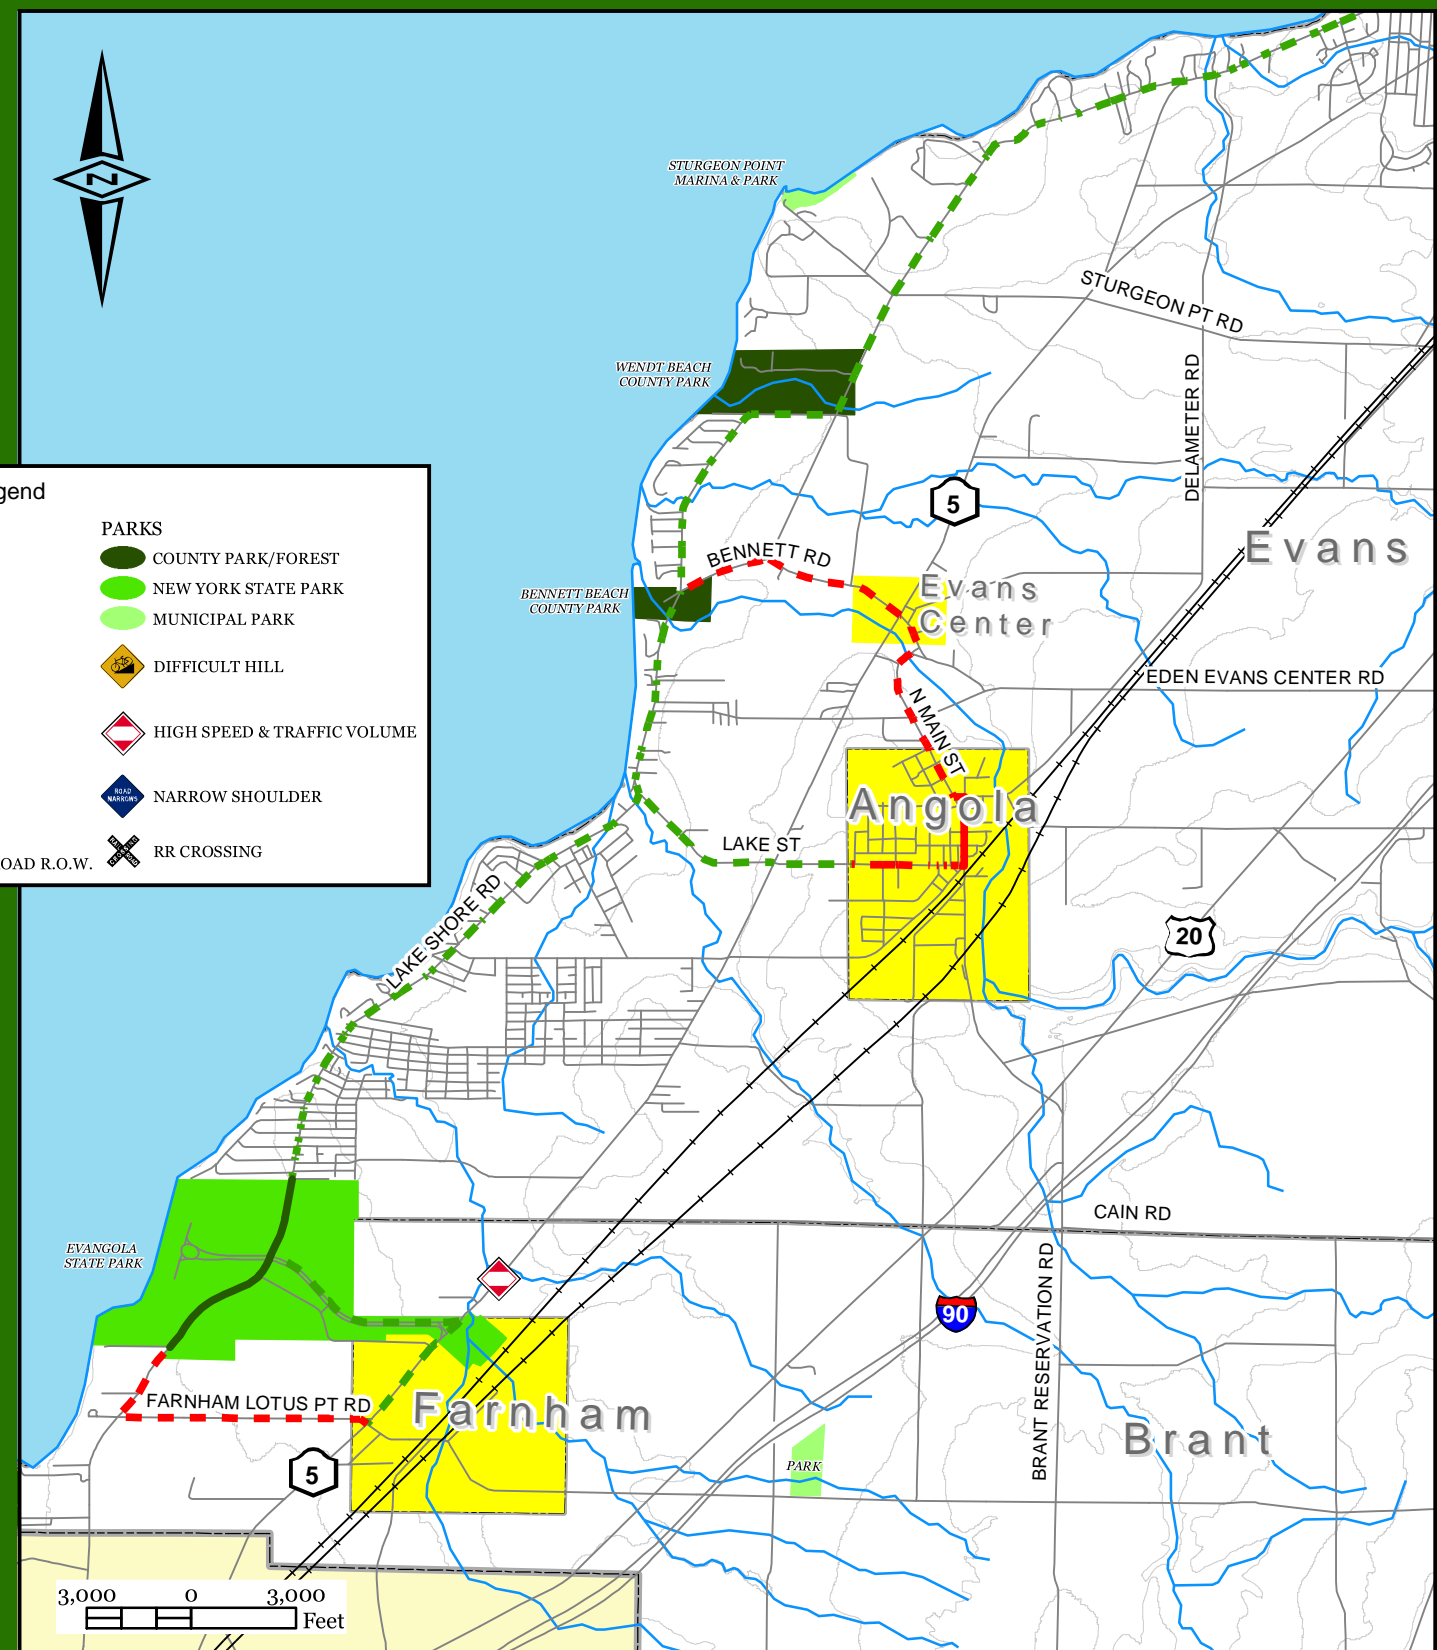

## Recreational Trails - Gowanda/Collins Area

Figure 4-7

## Recreational Trails - Evans/Brant Area

**Legend**

	MUNICIPAL BOUNDARIES		COUNTY PARK/FOREST
	NATIVE LANDS		NEW YORK STATE PARK
	POPULATION CENTERS		MUNICIPAL PARK
	ROADS		DIFFICULT HILL
	RAIL		HIGH SPEED & TRAFFIC VOLUME
	STREAMS		NARROW SHOULDER
	LAKES		RR CROSSING
	10 METER CONTOURS		
<b>TRAILS</b>			
	PROPOSED ON ROAD BIKE LANE		
	PROPOSED ON ROAD SHARED LANE		
	EXISTING OFF ROAD TRAIL		
	PROPOSED OFF ROAD TRAIL WITHIN ROAD R.O.W.		