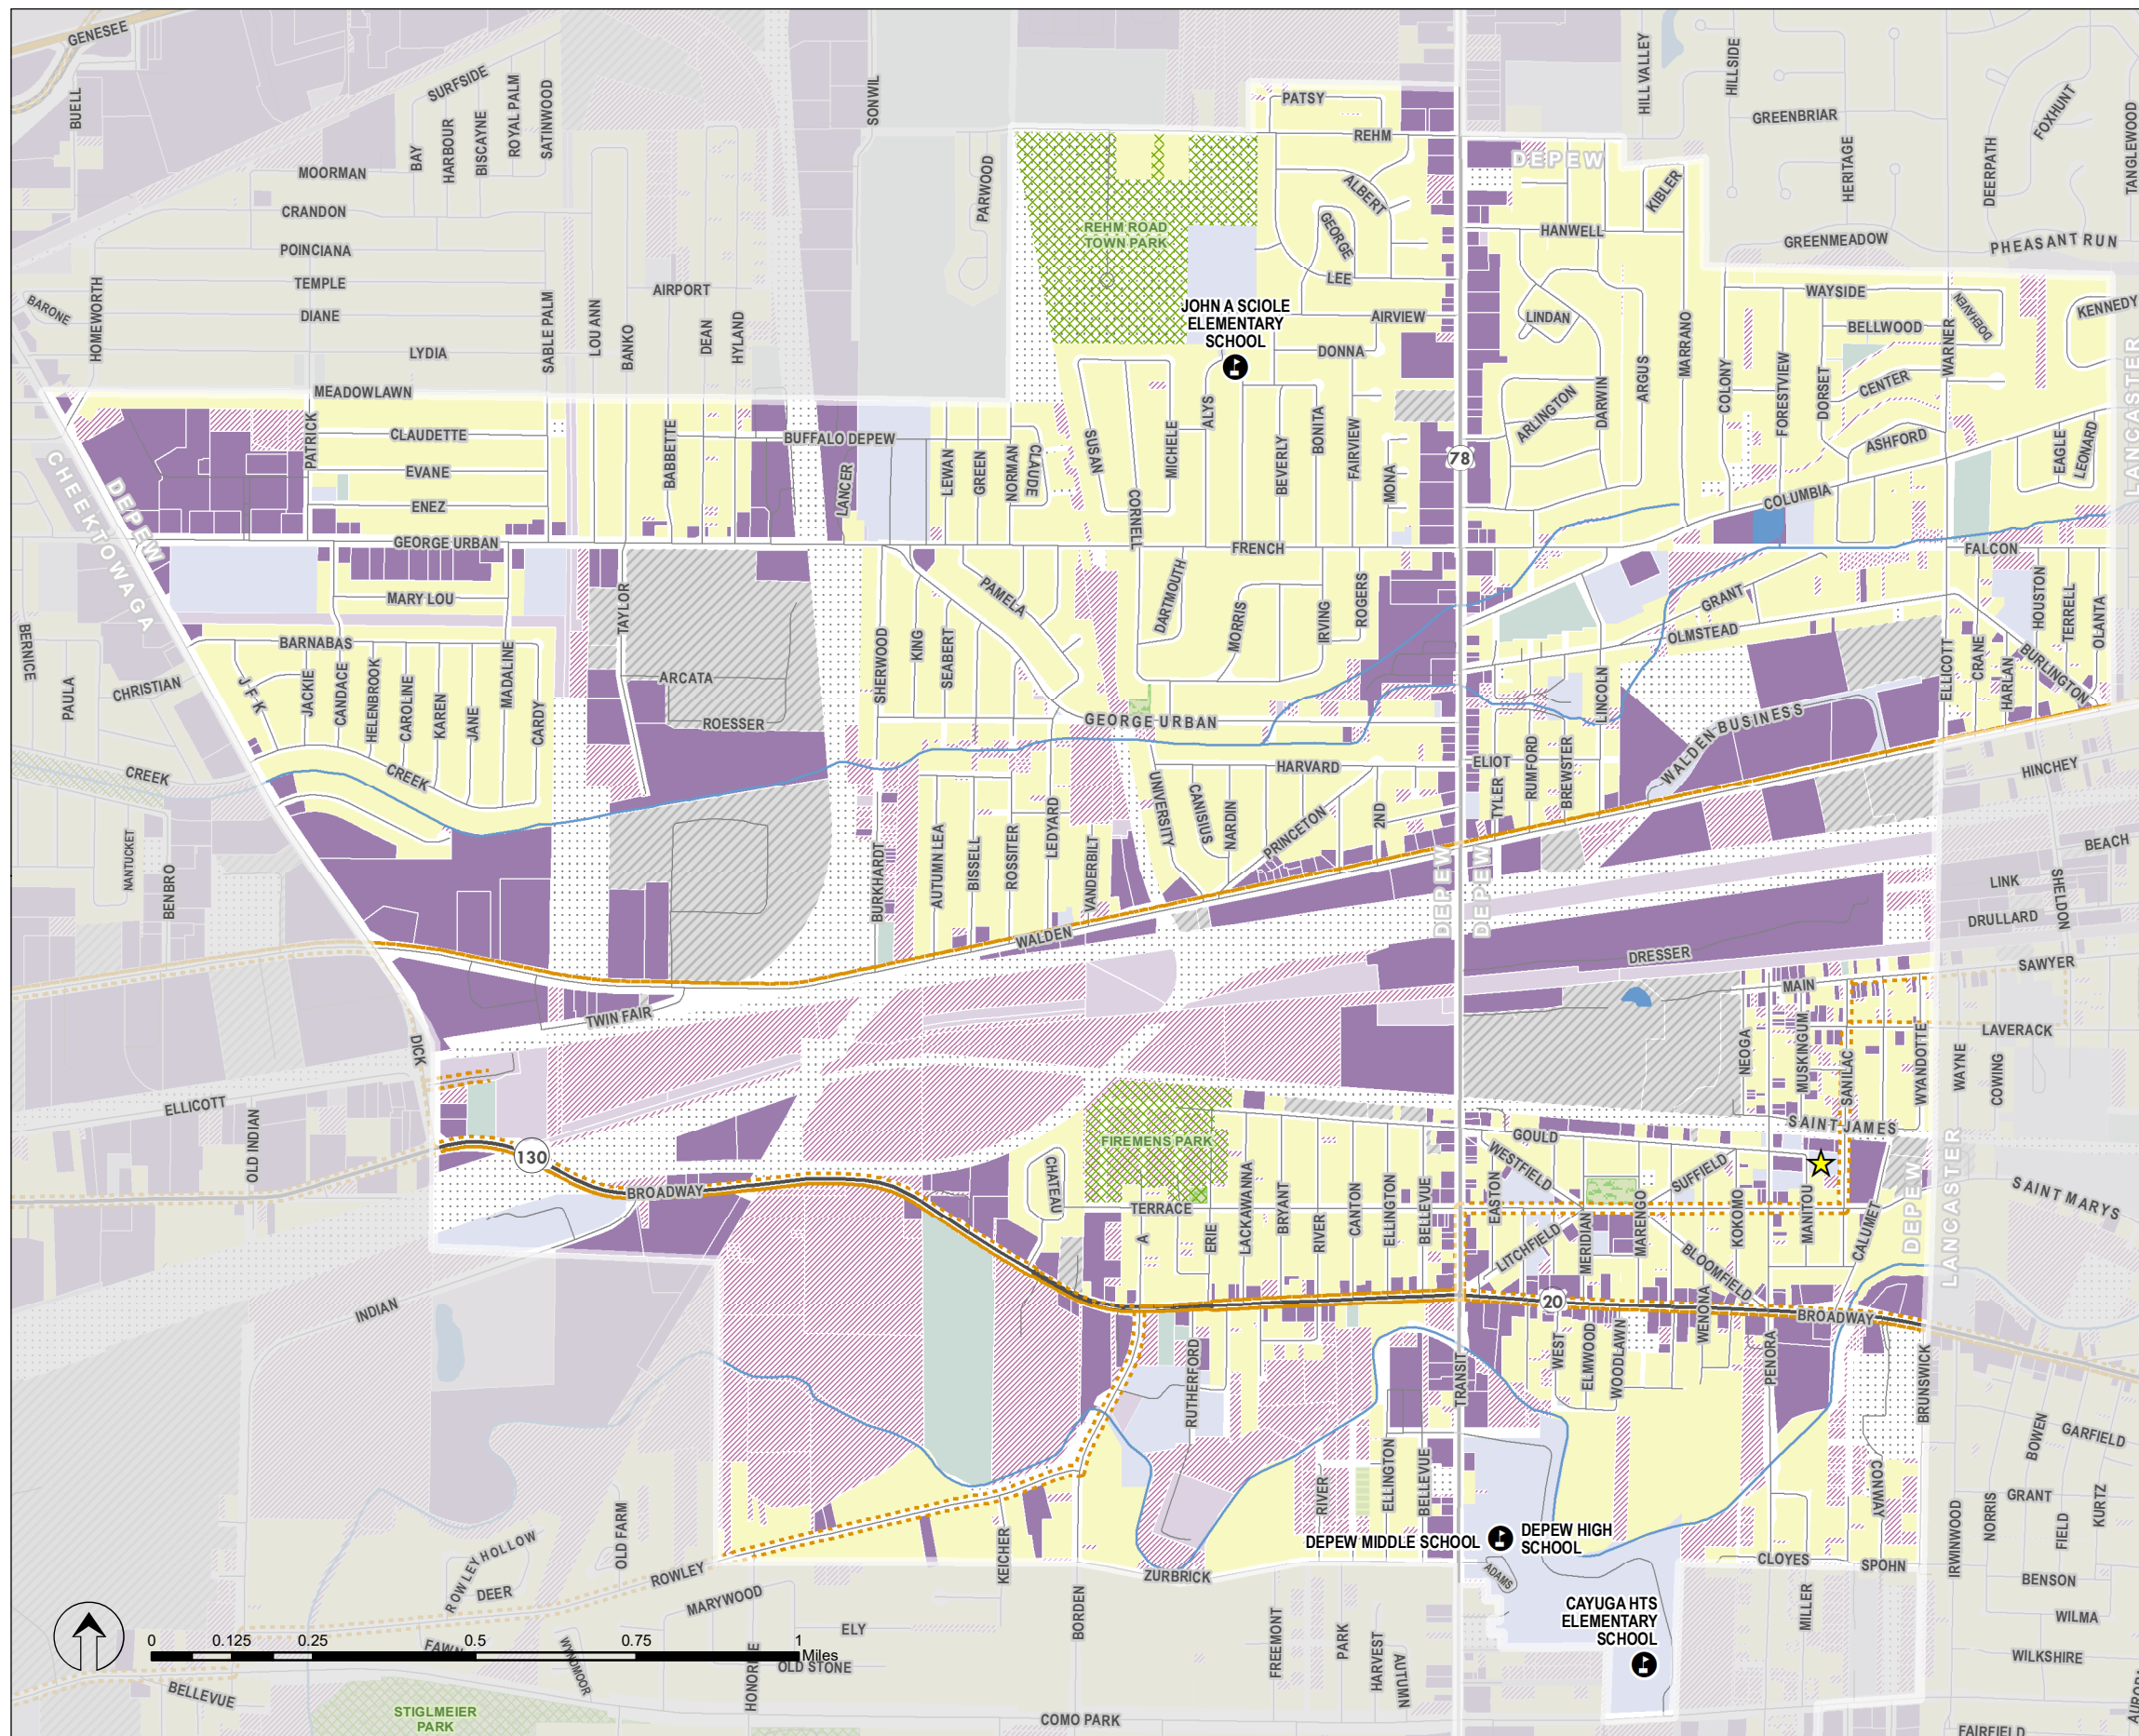

NFTA BUS ROUTES CURRENT TO SPRING, 2023.
 LAND USE BASED ON NYS REAL PROPERTY CLASS CODES & ERIE COUNTY TAX PARCELS, 2021.
 CENSUS DATA BASED ON AMERICAN COMMUNITY SURVEY (ACS) 2022 5-YEAR DATASETS UNLESS NOTED.
 PREPARED BY ERIE COUNTY OFFICE OF GIS WITH LIVEWELL ERIE, AUGUST, 2023.