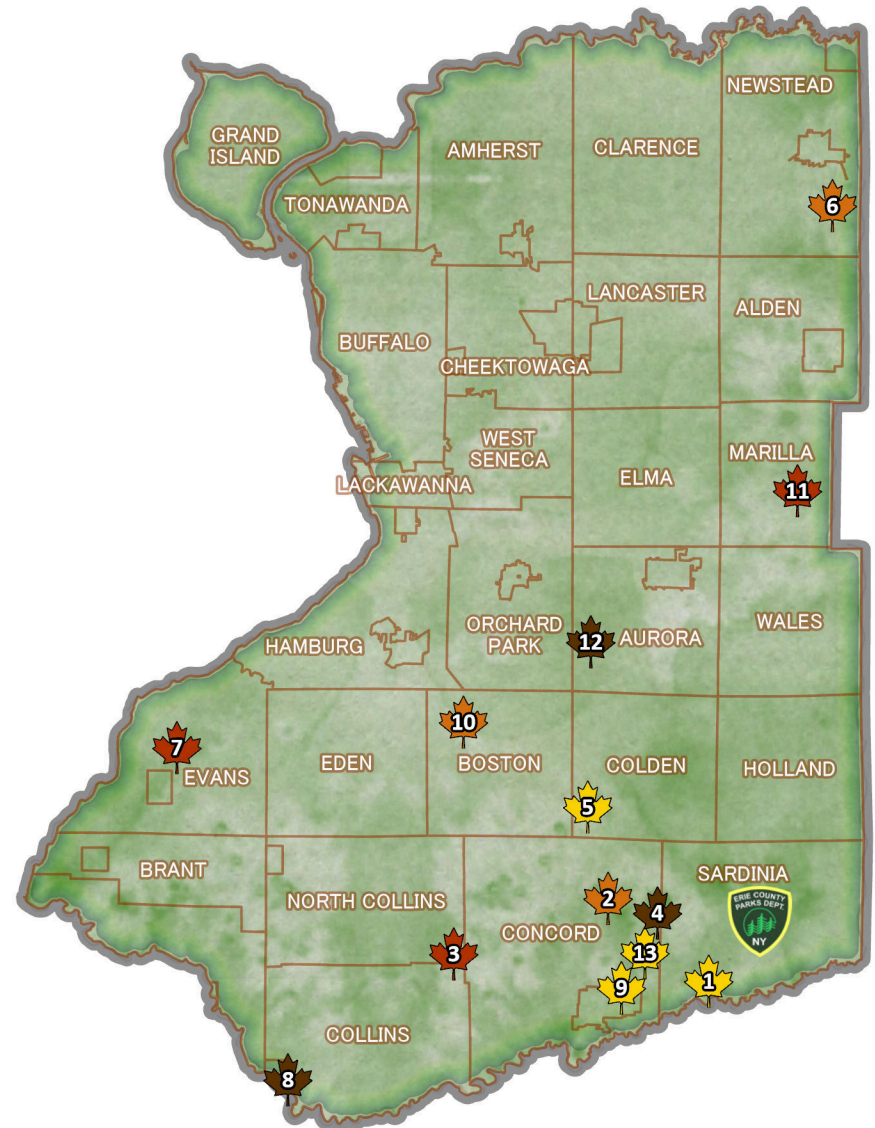

11 STONY ACRES MAPLE FARM
 - Open for Maple Weekend -
 2625 Three Rod Rd, East Aurora, NY 14052
 (716) 289-0589

12 WEBER'S MAPLE PRODUCTS
 1241 Davis Rd, West Falls, NY 14170
 (716) 652-2420

13 WENDEL FAMILY MAPLE
 - Open for Maple Weekend -
 12506 Vaughn St, East Concord, NY 14055
 (716) 592-2299

11200 Genesee Road, East Concord, NY 14055

March 22nd
12PM-4PM

Please confirm locations are open before visiting. Hours may be different for Maple Weekend.

Email agriculture@erie.gov with updates to this map. Updated Mar. 10, 2025.

Find more Erie Grown locations on the site locator map!