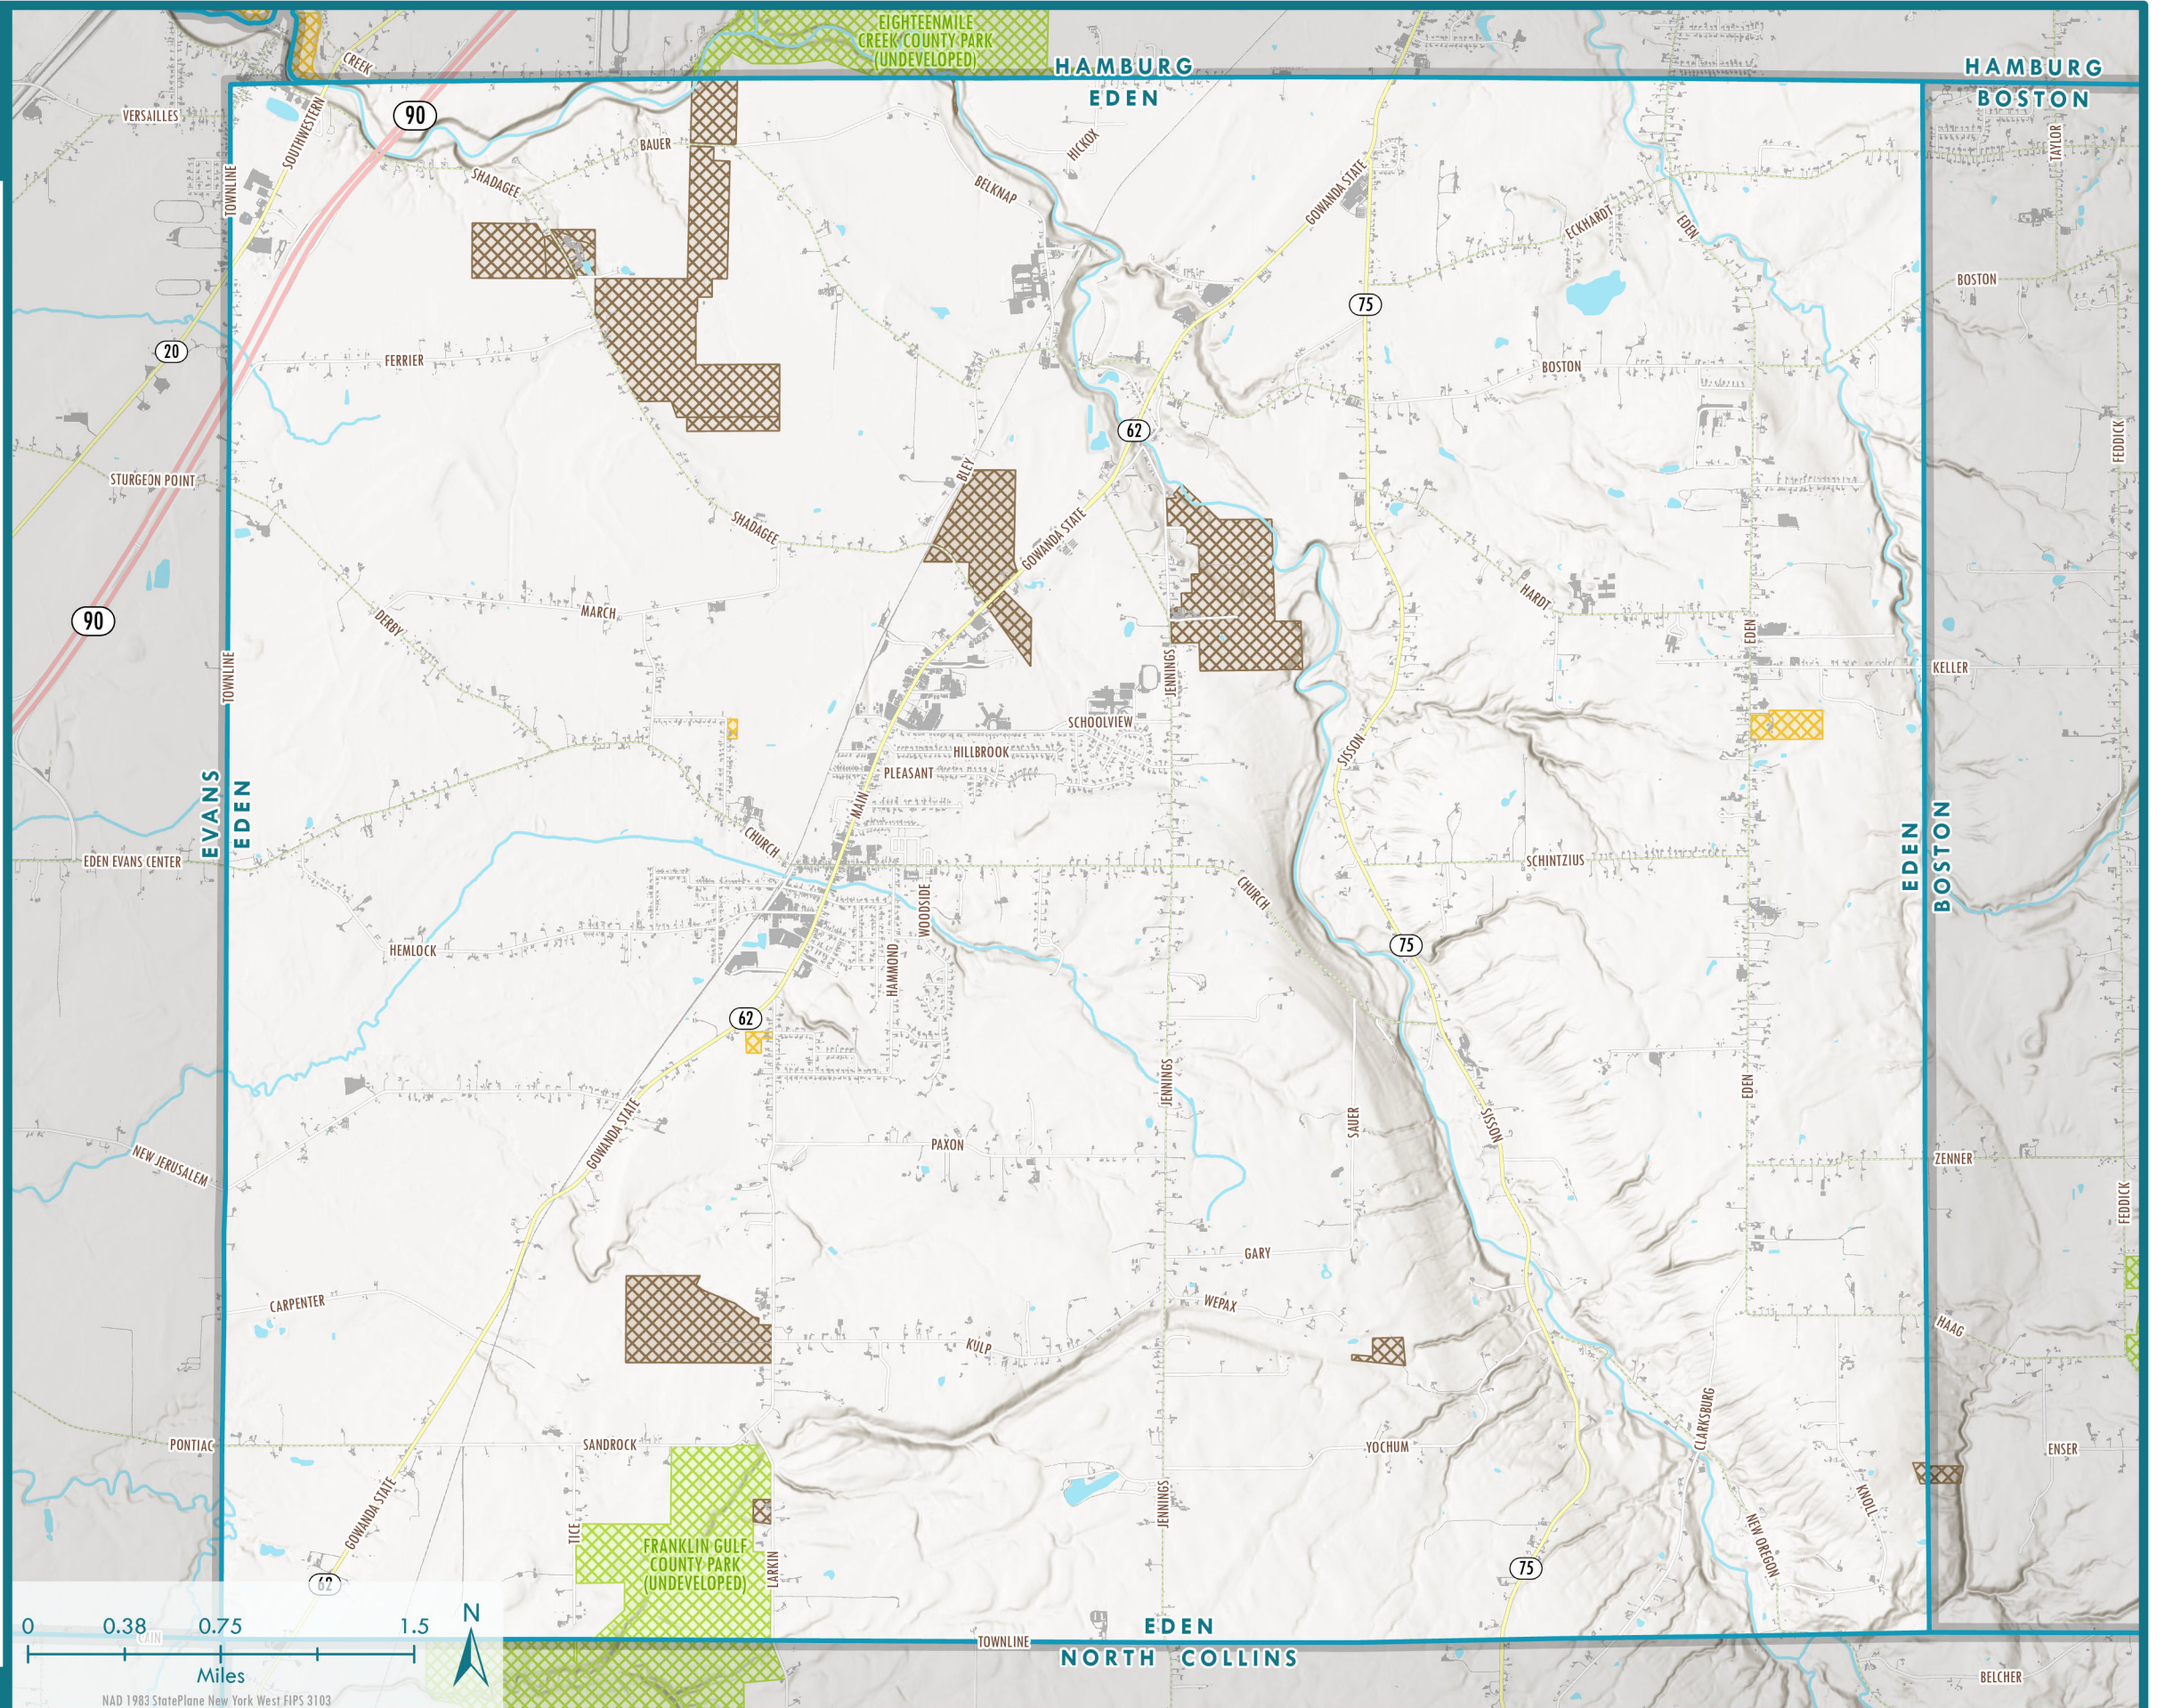

# Eden

ERIE COUNTY, NEW YORK

9%

TOTAL ACREAGE

25,518

PERCENT IMPERVIOUS

4%

- Interstate
- State Road
- County Road
- Local Road
- Waterway
- Waterbody
- Municipal Boundary
- Conservation Easement
- Park
- Protected Area
- Impervious Surface

Map created by the Erie County Office of Geographic Information Services, Department of Environment and Planning. Impervious surface calculated using National Oceanic and Atmospheric Administration C-CAP High Resolution Phase 1 impervious land cover data. Raster data is at a 1-meter resolution. Towns include the area of any village(s) within them. 2022 American Community Survey 5-year estimates, tables B01003, B11001, B17001, and B19013. Towns include any village(s) within them. National Conservation Easement Database, New York Natural Heritage Program, and New York Protected Areas Database. United States Geological Survey and National Hydrography Dataset Plus High Resolution. Map developed for reference use only. This is not an official county map.

August 2024

NAD 1983 StatePlane New York West FIPS 3103