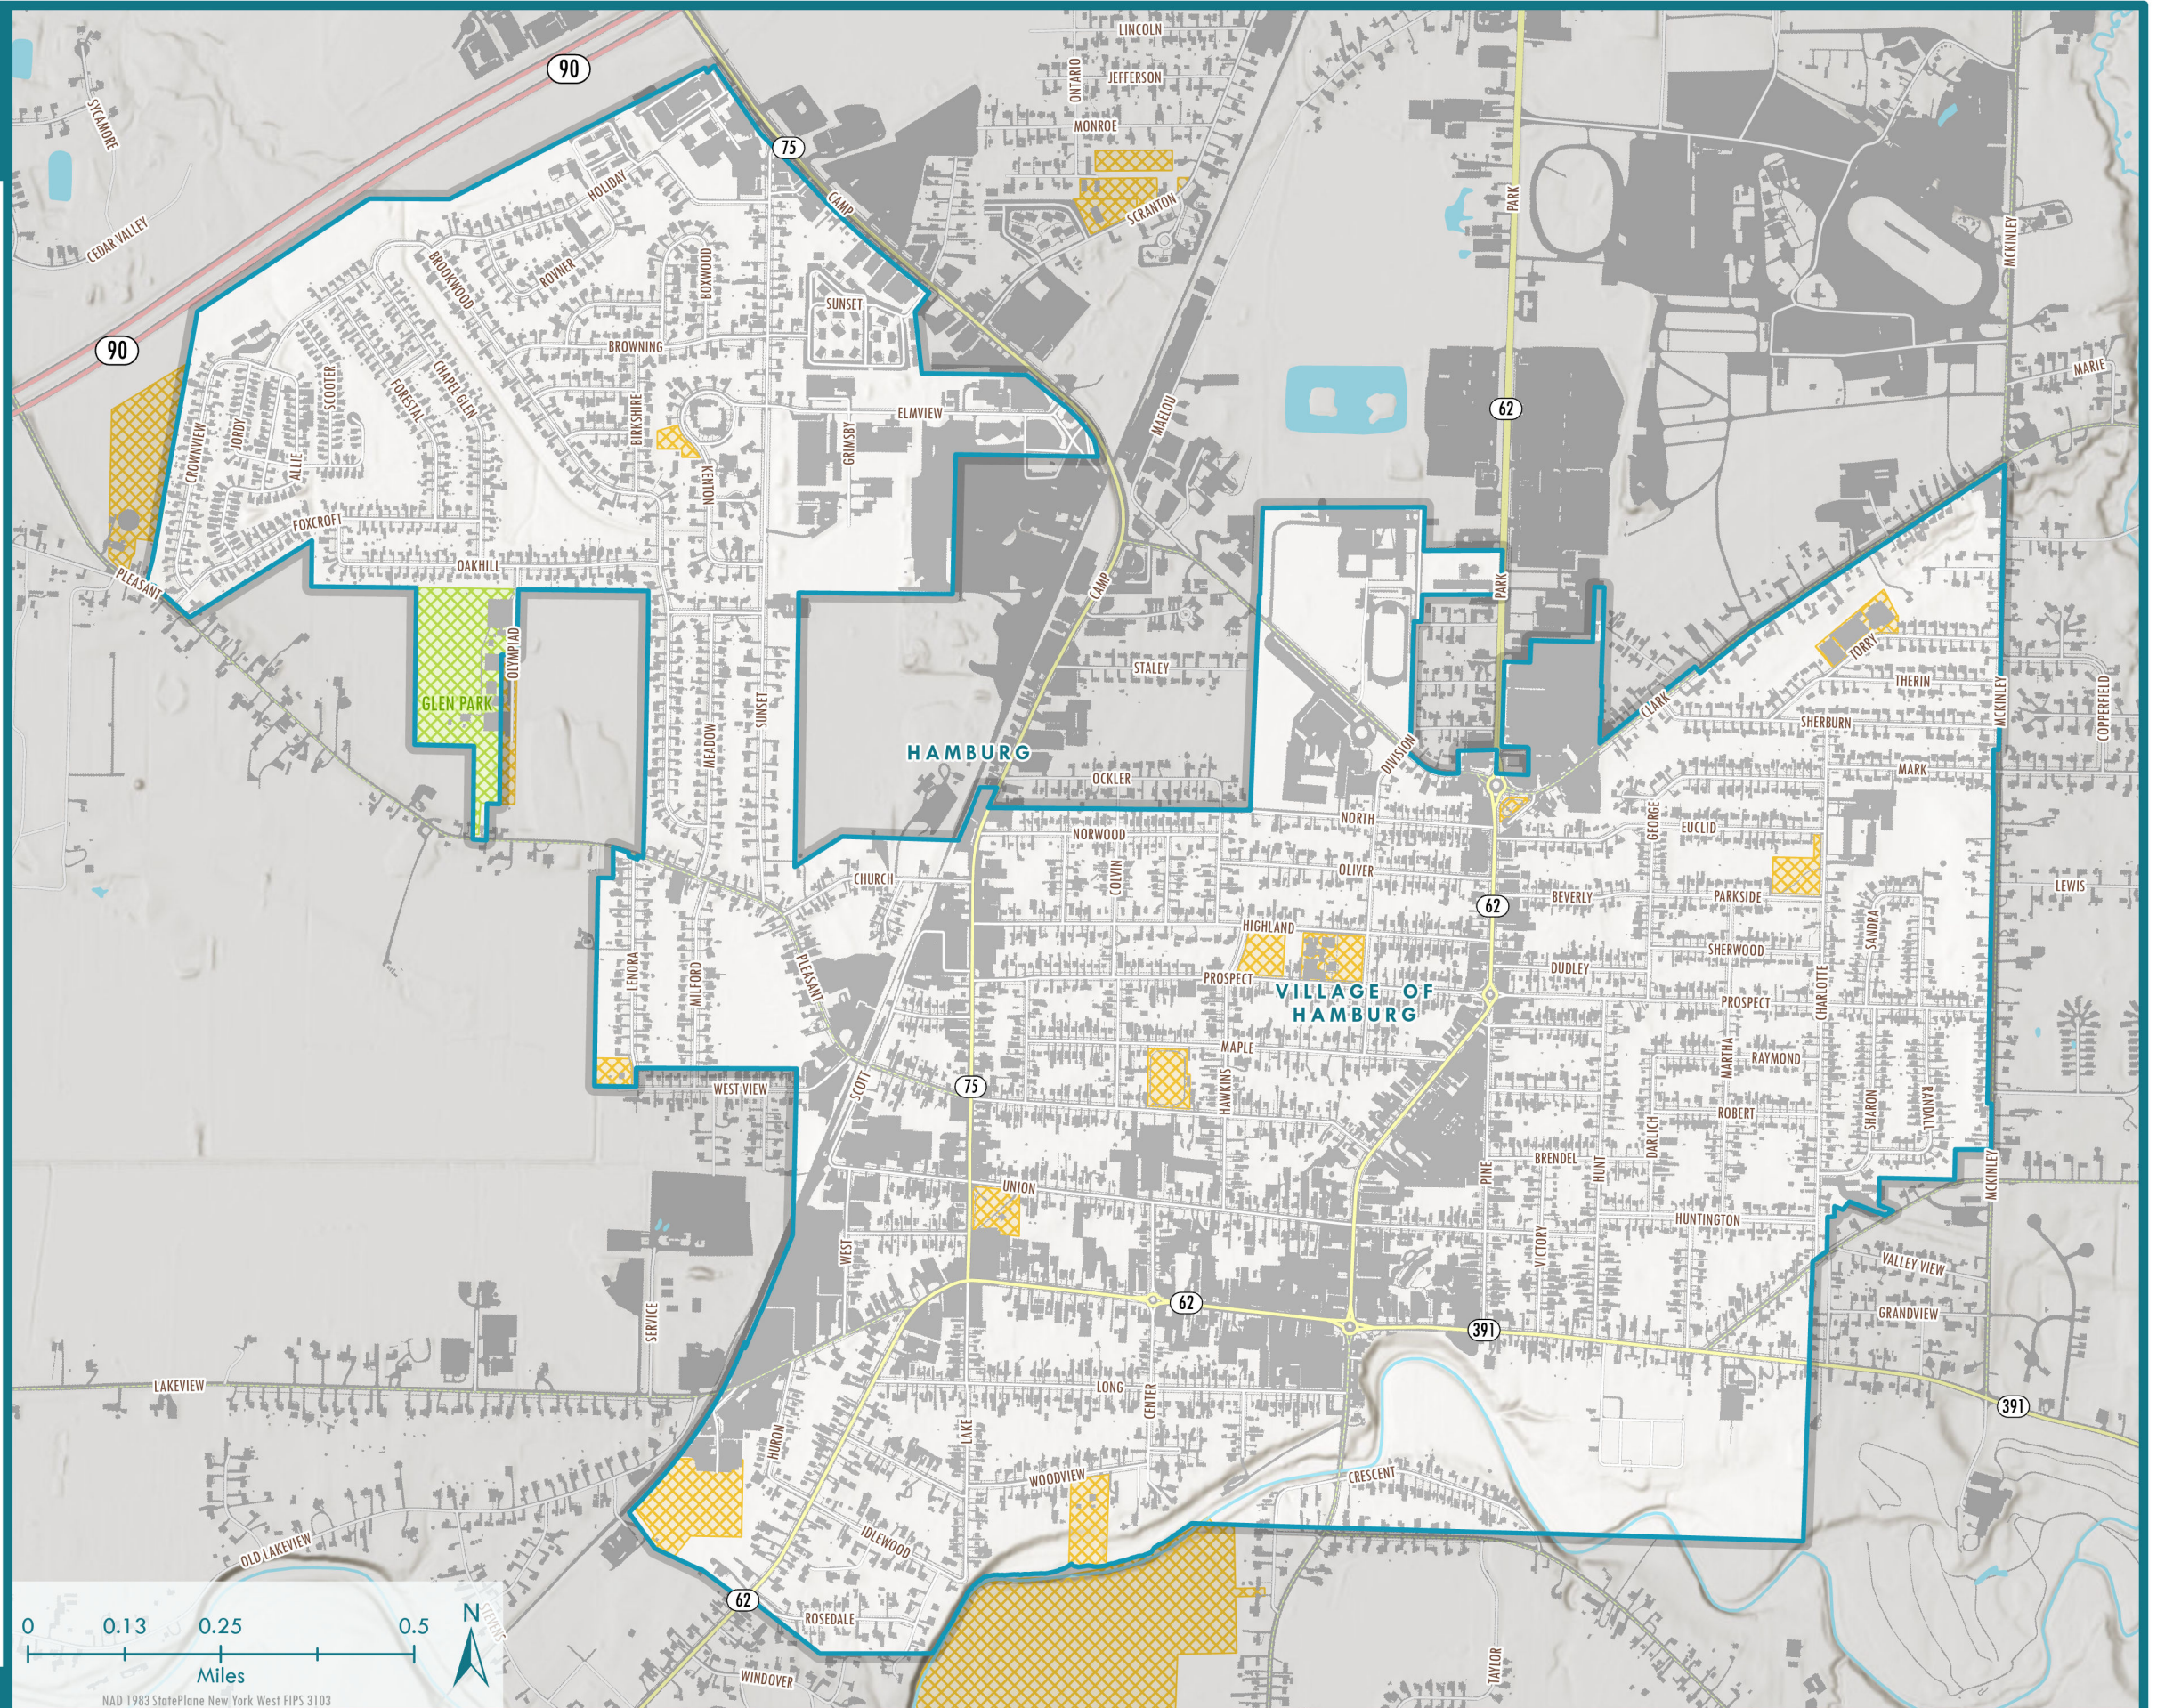

5%

TOTAL ACREAGE

1,524

PERCENT IMPERVIOUS

39%

- Interstate
- State Road
- County Road
- Local Road
- Waterway
- Waterbody
- Municipal Boundary
- Conservation Easement
- Park
- Protected Area
- Impervious Surface

Map created by the Erie County Office of Geographic Information Services, Department of Environment and Planning.  
 Impervious surface calculated using National Oceanic and Atmospheric Administration C-CAP High Resolution Phase 1 impervious land cover data. Raster data is at a 1-meter resolution. Towns include the area of any village(s) within them.  
 2022 American Community Survey 5-year estimates, tables B01003, B11001, B17001, and B19013. Towns include any village(s) within them.  
 National Conservation Easement Database, New York Natural Heritage Program, and New York Protected Areas Database.  
 United States Geological Survey and National Hydrography Dataset Plus High Resolution.  
 Map developed for reference use only. This is not an official county map.