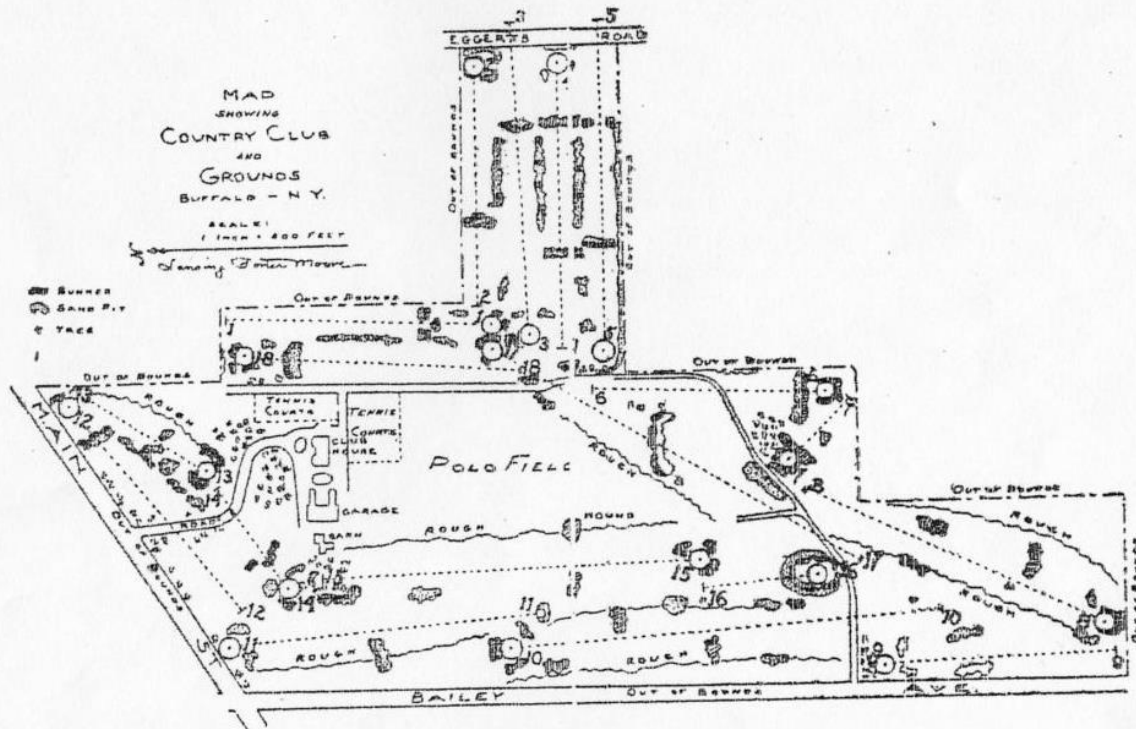

Hole	Yards	Par	Hole	Yards	Par
1	345	4	10	606	6
2	315	4	11	400	4
3	406	4	12	340	4
4	380	4	13	210	3
5	455	5	14	170	3
6	300	4	15	516	5
7	125	3	16	155	3
8	430	5	17	540	5
9	300	4	18	333	4
Out	3,056	37	In	3,270	37
Source:[1]			Total	6,326	74

MAD
SHOWING
COUNTRY CLUB
AND
GROUNDS
BUFFALO - N. Y.

SCALE:
1 INCH = 100 FEET

← Lansing Street

- ☉ BURNER
- ⊙ SAND P.T.
- ⊕ TREE

MAP SHOWING THE COUNTRY CLUB GROUNDS

1913