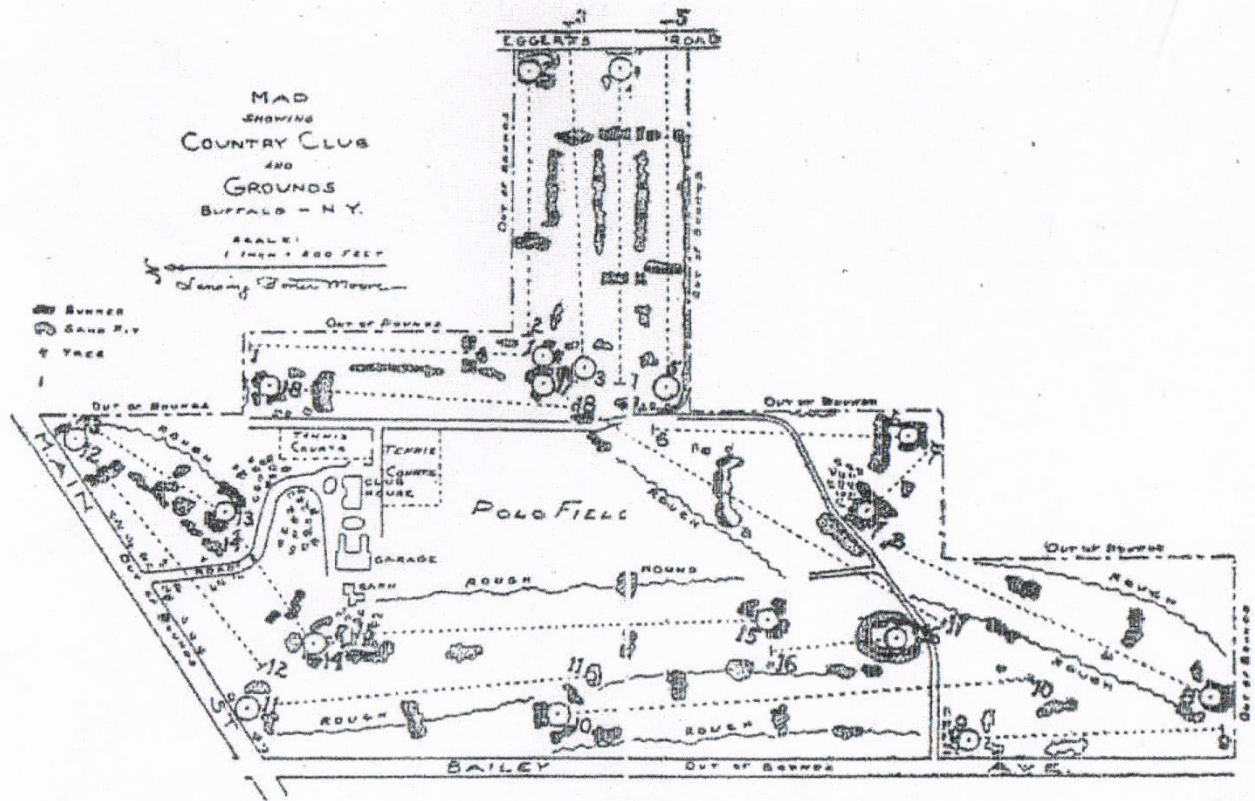

Hole	Yards	Par	Hole	Yards	Par
1	345	4	10	606	6
2	315	4	11	400	4
3	406	4	12	340	4
4	380	4	13	210	3
5	455	5	14	170	3
6	300	4	15	516	5
7	125	3	16	155	3
8	430	5	17	540	5
9	300	4	18	333	4
Out	3,056	37	In	3,270	37
Source:[1]			Total	6,326	74

MAD
SHOWING
COUNTRY CLUB
AND
GROUNDS
BUFFALO - N. Y.

SCALE:
1 INCH = 100 FEET

← Lansing Street

- ☉ BURNER
- ⊙ SAND P.T.
- ⊕ TREE

MAP SHOWING THE COUNTRY CLUB GROUNDS

1913